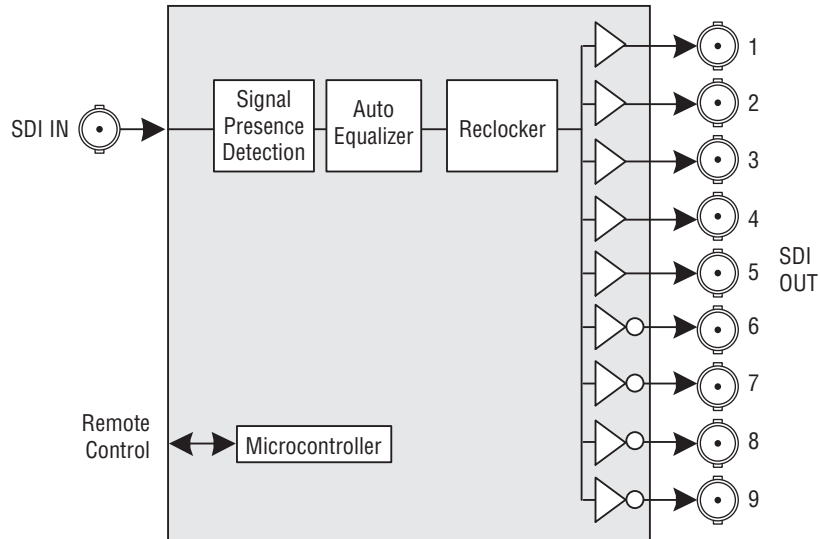

SDA-1112

Reclocked SDI/ASI Distribution Amplifier with EQ

Space-saving, modular platform for advanced signal processing.

The SDA-1112 from Grass Valley, a Belden Brand, is a relocked serial digital video distribution amplifier supporting a wide variety of compressed and uncompressed serial digital video signals.

It provides nine relocked outputs with automatic equalization for up to 375 meters (1,230 feet) of cable (Belden 1694A).

The amplifier also offers signal presence detection, remote reporting and includes reclocking — providing an additional level of signal integrity in long cable length applications.

The SDA-1112 supports DVB-ASI as well as serial digital video (SMPTE ST 259).

SDA-1112 Reclocked SDI/ASI Distribution Amplifier with EQ

KEY FEATURES

- SDI isolated input
- 9 reclocked SDI outputs
- Supports 525/625-line format
- DVB-ASI compatible (output 1 to 5 only)
- Bitrates up to 540 Mb/s
- 375m (1,230 ft.) automatic cable equalization
- Status LED and remote reporting

SDA-1112 Functional Block Diagram

SDA-1112 Reclocked SDI/ASI Distribution Amplifier with EQ

SPECIFICATIONS

Input

Signal:

SMPTE ST 259-ABCD (143, 177, 270 and 360 Mb/s)
SMPTE ST 344 (540 Mb/s)
EN50 083-9 DVB-ASI (270 Mb/s)