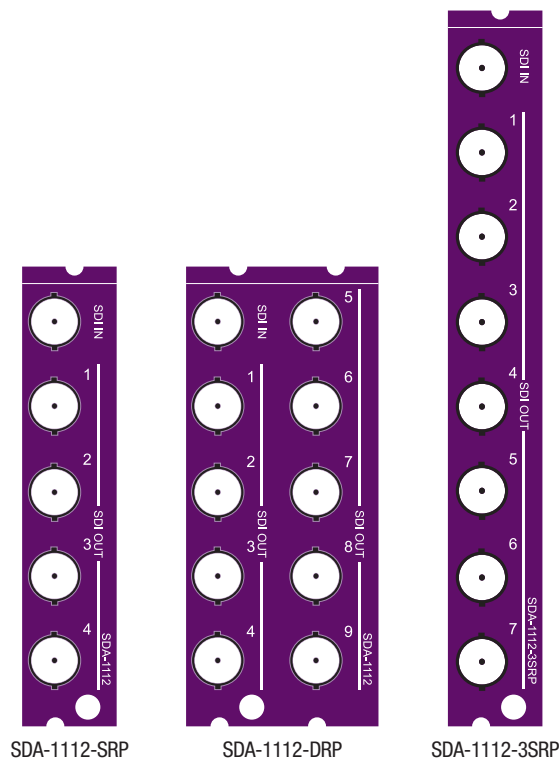

It provides nine relocked outputs with automatic equalization for up to 375 meters (1,230 feet) of cable (Belden 1694A).

The amplifier also offers signal presence detection, remote reporting and includes reclocking — providing an additional level of signal integrity in long cable length applications.

The SDA-1112 supports DVB-ASI as well as serial digital video (SMPTE ST 259).

SDA-1112 Reclocked SDI/ASI Distribution Amplifier with EQ

KEY FEATURES

- SDI isolated input
- 9 reclocked SDI outputs
- Supports 525/625-line format
- DVB-ASI compatible (output 1 to 5 only)
- Bitrates up to 540 Mb/s
- 375m (1,230 ft.) automatic cable equalization
- Status LED and remote reporting

SDA-1112 Functional Block Diagram

SDA-1112 Reclocked SDI/ASI Distribution Amplifier with EQ

SPECIFICATIONS

Input

Signal:

SMPTE ST 259-ABCD (143, 177, 270 and 360 Mb/s)
SMPTE ST 344 (540 Mb/s)
EN50 083-9 DVB-ASI (270 Mb/s)

Cable length: 375m (1,230 ft.) up to 270 Mb/s for Belden 1694A

Return loss: >15 dB up to 540 MHz

Output

Signal (4/7/9):

SMPTE ST 259-ABCD (143, 177, 270 and 360 MHz)
SMPTE ST 344 (540 Mb/s)
EN50 083-9 DVB-ASI (270 Mb/s) output 1 to 5 only